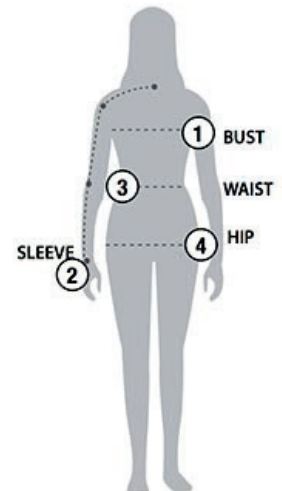

STORMTECH SIZING CHART

BASED ON YOUR BODY MEASUREMENTS

MEN'S SIZING

To select the best size for you, please follow these simple steps:

- ① **Most important measurement:**
Take your Chest/Bust measurement from just under your arm at the fullest part of the chest
- ② Take your Sleeve length from the back base of the neck across the shoulder and around the elbow to your wrist
- ③ Take your Waist measurement at the narrowest point around your natural waistline.
- ④ Take your Hip measurement at the fullest part of your body below the waist

When measurements fall between two sizes:
The size selection should be based on fit preference: Select lower size for a closer to body fit or the larger size for a more relaxed fit. When in doubt, we strongly recommend ordering a size sample.

WOMEN'S SIZING

B-2 | MEN'S SOLAR 3-IN-1 SYSTEM JACKET

MEN'S SIZING CHART – YOUR BODY MEASUREMENTS

SIZE	XS	S	M	L	XL	2XL	3XL	4XL	5XL
Chest ①	N/A	35"-38" [89-96.5cm]	38"-41" [96.5-104cm]	41"-44" [104-112cm]	44"-47" [112-119cm]	47"-50" [119-127cm]	50"-53" [127-134.5cm]	N/A	N/A
Sleeve Length ②	N/A	33"-34" [84-86.5cm]	34"-35" [86.5-89cm]	35"-36" [89-91.5cm]	36"-37" [91.5-94cm]	37"-38" [94-96.5cm]	38"-38.5" [96.5-97.75cm]	N/A	N/A
Waist ③	N/A	29"-32" [73.5-81cm]	32"-35" [81-89cm]	35"-38" [89-96.5cm]	38"-41" [96.5-104cm]	41"-44" [104-112cm]	44"-47" [112-119cm]	N/A	N/A
Hip ④	N/A	34"-37" [86-94cm]	37"-40" [94-101.5cm]	40"-43" [101.5-109cm]	43"-46" [109-117cm]	46"-49" [117-124.5cm]	49"-52" [124.5-132cm]	N/A	N/A