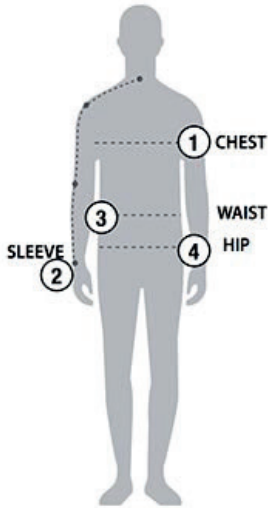

STORMTECH SIZING CHART

BASED ON YOUR BODY MEASUREMENTS

MEN'S SIZING

To select the best size for you, please follow these simple steps:

- ① **Most important measurement:**
Take your Chest/Bust measurement from just under your arm at the fullest part of the chest
- ② Take your Sleeve length from the back base of the neck across the shoulder and around the elbow to your wrist
- ③ Take your Waist measurement at the narrowest point around your natural waistline.
- ④ Take your Hip measurement at the fullest part of your body below the waist

When measurements fall between two sizes:
The size selection should be based on fit preference: Select lower size for a closer to body fit or the larger size for a more relaxed fit. When in doubt, we strongly recommend ordering a size sample.

WOMEN'S SIZING

B-2 | MEN'S SOLAR 3-IN-1 SYSTEM JACKET

MEN'S SIZING CHART – YOUR BODY MEASUREMENTS

SIZE	XS	S	M	L	XL	2XL	3XL	4XL	5XL
Chest ①	N/A	35"-38" [89-96.5cm]	38"-41" [96.5-104cm]	41"-44" [104-112cm]	44"-47" [112-119cm]	47"-50" [119-127cm]	50"-53" [127-134.5cm]	N/A	N/A
Sleeve Length ②	N/A	33"-34" [84-86.5cm]	34"-35" [86.5-89cm]	35"-36" [89-91.5cm]	36"-37" [91.5-94cm]	37"-38" [94-96.5cm]	38"-38.5" [96.5-97.75cm]	N/A	N/A
Waist ③	N/A	29"-32" [73.5-81cm]	32"-35" [81-89cm]	35"-38" [89-96.5cm]	38"-41" [96.5-104cm]	41"-44" [104-112cm]	44"-47" [112-119cm]	N/A	N/A
Hip ④	N/A	34"-37" [86-94cm]	37"-40" [94-101.5cm]	40"-43" [101.5-109cm]	43"-46" [109-117cm]	46"-49" [117-124.5cm]	49"-52" [124.5-132cm]	N/A	N/A