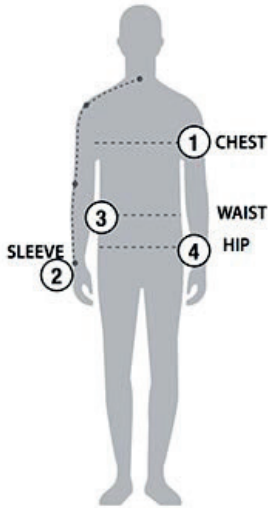

STORMTECH SIZING CHART

BASED ON YOUR BODY MEASUREMENTS

MEN'S SIZING

To select the best size for you, please follow these simple steps:

- ① **Most important measurement:**
Take your Chest/Bust measurement from just under your arm at the fullest part of the chest
- ② Take your Sleeve length from the back base of the neck across the shoulder and around the elbow to your wrist
- ③ Take your Waist measurement at the narrowest point around your natural waistline.
- ④ Take your Hip measurement at the fullest part of your body below the waist

WOMEN'S SIZING

HGL-1 | MEN'S SIDEWINDER SHELL

MEN'S SIZING CHART – YOUR BODY MEASUREMENTS

SIZE	XS	S	M	L	XL	2XL	3XL	4XL	5XL
Chest ①	N/A	35"-38" [89-96.5cm]	38"-41" [96.5-104cm]	41"-44" [104-112cm]	44"-47" [112-119cm]	47"-50" [119-127cm]	50"-53" [127-134.5cm]	53"-56" [134.5-142cm]	56"-59" [142-150cm]
Sleeve Length ②	N/A	33"-34" [84-86.5cm]	34"-35" [86.5-89cm]	35"-36" [89-91.5cm]	36"-37" [91.5-94cm]	37"-38" [94-96.5cm]	38"-38.5" [96.5-97.75cm]	38.5"-39" [97.75cm-99cm]	39"-39.5" [99-100.25cm]
Waist ③	N/A	29"-32" [73.5-81cm]	32"-35" [81-89cm]	35"-38" [89-96.5cm]	38"-41" [96.5-104cm]	41"-44" [104-112cm]	44"-47" [112-119cm]	47"-50" [119-127cm]	50"-53" [127-134.5cm]
Hip ④	N/A	34"-37" [86-94cm]	37"-40" [94-101.5cm]	40"-43" [101.5-109cm]	43"-46" [109-117cm]	46"-49" [117-124.5cm]	49"-52" [124.5-132cm]	52"-55" [132-140cm]	55"-58" [140-147cm]