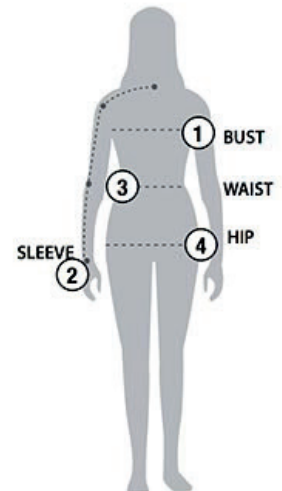

STORMTECH SIZING CHART

BASED ON YOUR BODY MEASUREMENTS

MEN'S SIZING

To select the best size for you, please follow these simple steps:

- ① **Most important measurement:**
Take your Chest/Bust measurement from just under your arm at the fullest part of the chest
- ② Take your Sleeve length from the back base of the neck across the shoulder and around the elbow to your wrist
- ③ Take your Waist measurement at the narrowest point around your natural waistline.
- ④ Take your Hip measurement at the fullest part of your body below the waist

WOMEN'S SIZING

HGL-1 | MEN'S SIDEWINDER SHELL

MEN'S SIZING CHART – YOUR BODY MEASUREMENTS

SIZE	XS	S	M	L	XL	2XL	3XL	4XL	5XL
Chest ①	N/A	35"-38" [89-96.5cm]	38"-41" [96.5-104cm]	41"-44" [104-112cm]	44"-47" [112-119cm]	47"-50" [119-127cm]	50"-53" [127-134.5cm]	53"-56" [134.5-142cm]	56"-59" [142-150cm]
Sleeve Length ②	N/A	33"-34" [84-86.5cm]	34"-35" [86.5-89cm]	35"-36" [89-91.5cm]	36"-37" [91.5-94cm]	37"-38" [94-96.5cm]	38"-38.5" [96.5-97.75cm]	38.5"-39" [97.75cm-99cm]	39"-39.5" [99-100.25cm]
Waist ③	N/A	29"-32" [73.5-81cm]	32"-35" [81-89cm]	35"-38" [89-96.5cm]	38"-41" [96.5-104cm]	41"-44" [104-112cm]	44"-47" [112-119cm]	47"-50" [119-127cm]	50"-53" [127-134.5cm]
Hip ④	N/A	34"-37" [86-94cm]	37"-40" [94-101.5cm]	40"-43" [101.5-109cm]	43"-46" [109-117cm]	46"-49" [117-124.5cm]	49"-52" [124.5-132cm]	52"-55" [132-140cm]	55"-58" [140-147cm]