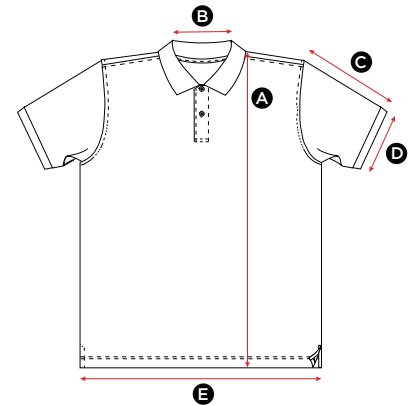

Mens Ladies Kids

SG59 Men's 65/35 Polo 539.52

MEASUREMENTS	S	M	L	XL	2XL	3XL	4XL	5XL
A Length	70	72.5	75	77.5	80	82.5	87.5	90
B Back neck opening	17	17.5	18	18.5	19	19.5	20	20.5
C Sleeve length	22.5	23.5	24.5	25.5	26.5	27.5	28	29
D Sleeve width opening	13	14	15	16	17	18	19	20
E Bottom hem opening	51	54	57	60	64	68	70	74

in cm

All measurements are within industry standard tolerances and are product dependent.