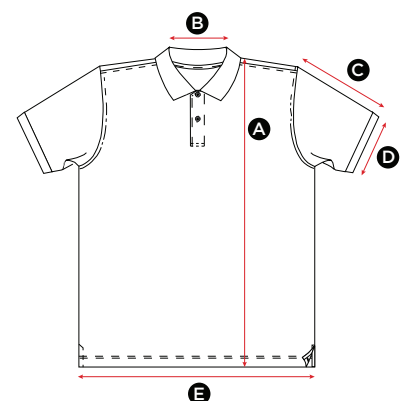

SG59K Kids' 65/35 Polo 587.52

MEASUREMENTS	(Years) 3-4	5-6	7-8	9-10	11-12
	(CM)104	116	128	140	152
A Length	46.5	49.5	52.5	58.5	66.5
B Back neck opening	13	13	14	14	15
C Sleeve length	13	14	15	16	20
D Sleeve width opening	9	9.5	10	10.5	12
E Bottom hem opening	35	38	41	44	48

in cm

All measurements are within industry standard tolerances and are product dependent.