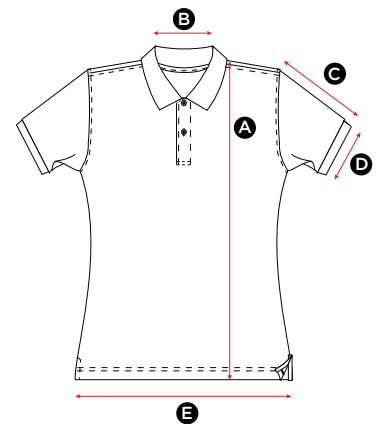

SG59F Ladies' 65/35 Polo 593.52

MEASUREMENTS	XS	S	M	L	XL	2XL
A Length	58	60.5	63	65.5	68	70.5
B Back neck opening	16.5	17	17.5	18	18.5	19
C Sleeve length	15	16	17	18	19	20
D Sleeve width opening	11.5	12.5	13.5	14.5	15.5	16.5
E Bottom hem opening	45	48	51	54	57	60

in cm

All measurements are within industry standard tolerances and are product dependent.